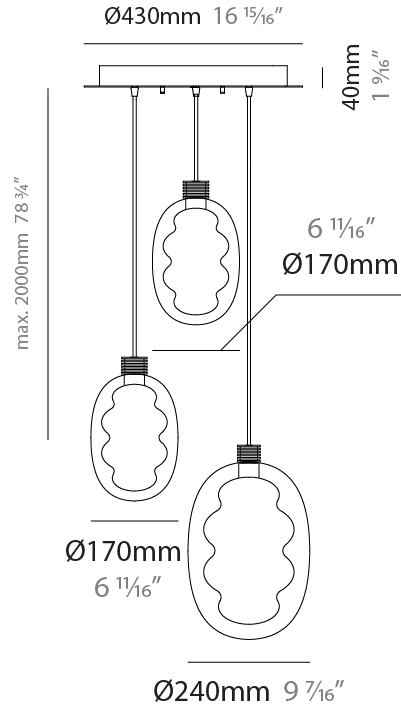

DALMA 3 LIGHT CLUSTER SUSPENSION

D141283-

base number   Holder Options   Finish Options

1. To build a product code in our configurator select the specify button on the base model # product page
2. To build a manual product code on this datasheet choose from the options listed below in blue font and add the suffix to the base model #

GENERAL

Series: Dalma
Subseries: Dalma 3 Light Cluster
Brand: Cangini & Tucci
Division: Design
Mounting Type: Suspension
Mounting Location: Ceiling
Subcategory: Pendant

PHYSICAL

Shape: Oval
Diameter (mm): 430
Diameter (in): 16 ¹⁵/₁₆"
Width (mm): 350
Width (in): 13 ³/₄"
Height (mm): 2350
Height (in): 92 ¹/₂"
Light Distribution: Omnidirectional
Fixture Finish: [AMB](#) / [GRN](#) / [PNK](#) / [RUB](#) / [SKB](#) / [SMK](#) / [TOB](#) / [TRA](#)
Holder Finish: [BCN](#) / [CHA](#) / [FGD](#)
Fixture Material: Glass / Metal
Cable Details: 2000mm/78 3/4" Transparent Cable

ELECTRICAL

Lamp Type: LED
Input Wattage (W): 30
Dimming: Non-Dimming / Phase Dimming (120vac Only)
Driver Included: Yes
Driver Location: Integrated
Driver Type: Constant Current- Universal
Driver Class: Class 2
Input Voltage (V): 120
Constant Current (MA): 350

LED

Color Temperature (°K): 2700 / 3000
Max. Delivered Lumen (lm): 3750
CRI: >95 CRI
Lamp Life (hrs): 50000

OPTICAL

RATINGS AND CERTIFICATIONS

Certified By: Certified for North American Standards
IP rating: IP20

PROJECT
TYPE
SPECIFIER
QUANTITY
DATE