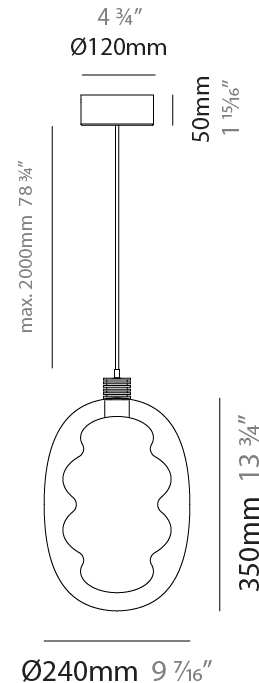

PROJECT	
TYPE	
SPECIFIER	
QUANTITY	
DATE	

DALMA MONOPOINT SUSPENSION

D141281-

base number   Holder Options   Finish Options

1. To build a product code in our configurator select the specify button on the base model # product page
2. To build a manual product code on this datasheet choose from the options listed below in blue font and add the suffix to the base model #

GENERAL

Series: Dalma
Subseries: Dalma Monopoint
Brand: Cangini & Tucci
Division: Design
Mounting Type: Suspension
Mounting Location: Ceiling
Subcategory: Pendant

PHYSICAL

Shape: Oval
Diameter (mm): 240
Diameter (in): 9 7/16
Width (mm): 350
Width (in): 13 3/4
Height (mm): 2350
Height (in): 92 1/2
Light Distribution: Omnidirectional
Fixture Finish: [AMB](#) / [GRN](#) / [PNK](#) / [RUB](#) / [SKB](#) / [SMK](#) / [TOB](#) / [TRA](#)
Holder Finish: [BCN](#) / [CHA](#) / [FGD](#)
Fixture Material: Glass / Metal
Cable Details: 2000mm/78 3/4" Transparent Cable

ELECTRICAL

Lamp Type: LED
Input Wattage (W): 12
Dimming: Non-Dimming / Phase Dimming (120vac Only)
Driver Included: Yes
Driver Location: Integrated
Driver Type: Constant Current- Universal
Driver Class: Class 2
Input Voltage (V): 120
Constant Current (MA): 350

LED

Color Temperature (°K): 2700 / 3000
Max. Delivered Lumen (lm): 1500
CRI: >95 CRI
Lamp Life (hrs): 50000

OPTICAL

RATINGS AND CERTIFICATIONS

Certified By: Certified for North American Standards
IP rating: IP20