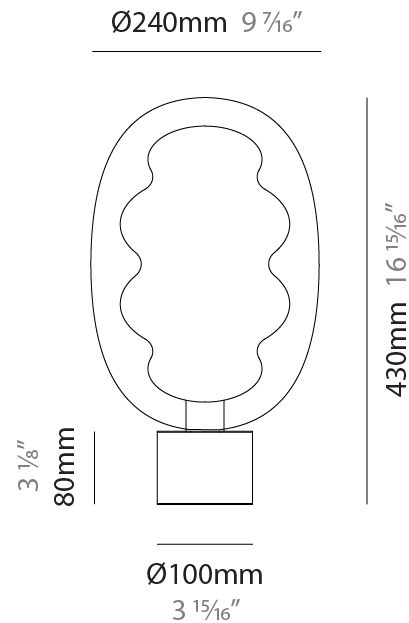

DALMA PORTABLE

D144039-

base number   Holder Options   Finish Options

1. To build a product code in our configurator select the specify button on the base model # product page
2. To build a manual product code on this datasheet choose from the options listed below in blue font and add the suffix to the base model #

GENERAL

Series: Dalma
Brand: Cangini & Tucci
Division: Design
Mounting Type: Portable
Mounting Location: Table
Subcategory: Table

PHYSICAL

Shape: Oval
Diameter (mm): 240
Diameter (in): 9 7/16
Height (mm): 430
Height (in): 16 15/16
Light Distribution: Omnidirectional
Fixture Finish: [AMB](#) / [GRN](#) / [PNK](#) / [RUB](#) / [SKB](#) / [SMK](#) / [TOB](#) / [TRA](#)
Holder Finish: [BCN](#) / [CHA](#) / [FGD](#)
Fixture Material: Glass / Metal

ELECTRICAL

Lamp Type: LED (Zhaga Standard)
Input Wattage (W): 12
Dimming: Non-Dimming / Phase Dimming (120vac Only)
Driver Included: Yes
Driver Location: Integrated
Driver Type: Constant Current- Universal
Driver Class: Class 2
Input Voltage (V): 120
Constant Current (MA): 350

LED

Color Temperature (°K): 2700 / 3000
Max. Delivered Lumen (lm): 1500
CRI: >95 CRI
Lamp Life (hrs): 50000

OPTICAL

RATINGS AND CERTIFICATIONS

Certified By: Certified for North American Standards
IP rating: IP20

PROJECT
TYPE
SPECIFIER
QUANTITY
DATE